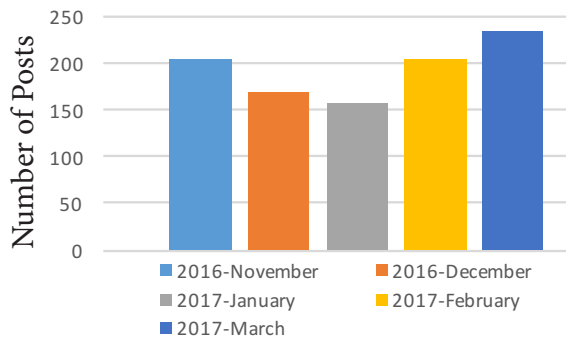

Career Cruising Engagement

Message Board Activities

963 Message Board Posts

TOP SAVED Matchmaking Career Clusters

- Arts, A/V Technology & Communications
- Health Services
- Human Services
- Science, Technology, Engineering & Math
- Education & Training

School Engagement

Active Student Portfolios

52,221

Students With a Saved Career

23,334