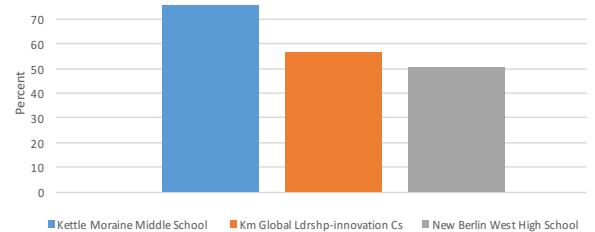

School Engagement

Active Student Portfolios

52,221

Students With a Saved Career

23,334

Top Performers Activity Levels

Top performer status is achieved when the total # of
unique logins exceeds 50% of the active student portfolios.