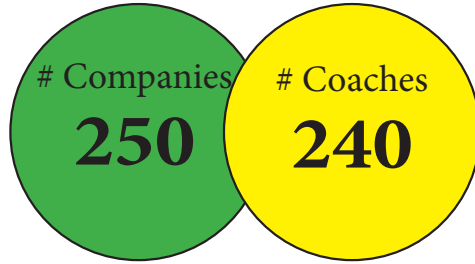

INSPIRE SE WI REPORT

Company Engagement

TOP 5
most viewed
companies:

1. Aurora Health Care
2. Discovery World
3. A & E Incorporated
4. GE Healthcare
5. Joy Global

6,078
Career-Based
Learning Experiences

Watch us GROW. HERE.
Our Campaign Goal is to provide
200,000 career-based learning
experience by 2020.